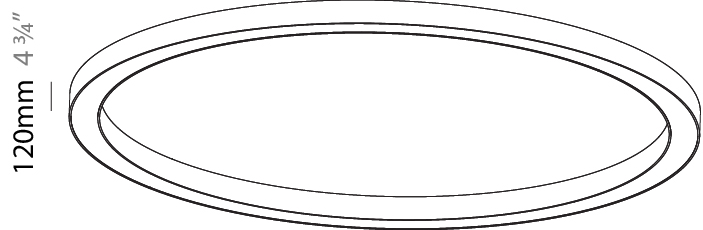

1. To build a product code in our configurator select the specify button on the base model # product page
2. To build a manual product code on this datasheet choose from the options listed below in blue font and add the suffix to the base model #

GENERAL

Series: Glorious
Subseries: Glorious
Brand: Prolicht
Division: Architectural
Mounting Type: Surface
Mounting Location: Ceiling
Subcategory: Ambient

PHYSICAL

Shape: Round
Diameter (mm): 3100
Diameter (in): 122 1/16
Height (mm): 120
Height (in): 4 3/4
Light Distribution: Direct
Weight (kg): 38.3
Weight (lbs): 84.26
Diffuser: PMMA - Opal
Fixture Finish: SSR / BKV / CWI / CRY / HAB / LAG / UFT / ITA / RUA / RUR / MIC / FTG / MYG / TWT / LOD / PUS / FRO / FUP / KIA / POP / BLS / SPG / MEY / GOH / GUM / CHC / COM / ABZ / JAG / OBR / MOS / ROR
Fixture Material: Aluminum

ELECTRICAL

Lamp Type: LED (Zhaga Standard)
Input Wattage (W): 160
Total Output Wattage (W): 128 / 102.4 (3500K)
Dimming: Non-Dimming / Phase Dimming (120Vac only) / 0-10V Dimming
Driver Included: Yes
Driver Location: Integrated
Driver Type: Constant Current - 120 / 277Vac
Driver Class: Class 2
Input Voltage (V): 120 - 277
Constant Current (MA): 350 / 800 (3500K)

LED

Color Temperature (°K): 3000 / 3500 / 4000
Max. Delivered Lumen (lm): 14770 / 15288 / 15600
CRI: >80 CRI
Efficiency (%): 65
Lamp Life (hrs): 50000

OPTICAL

RATINGS AND CERTIFICATIONS

Certified By: Certified for North American Standards
IP rating: IP20

Ø 2800mm 110 1/4"

Ø 3100mm 122 1/16"